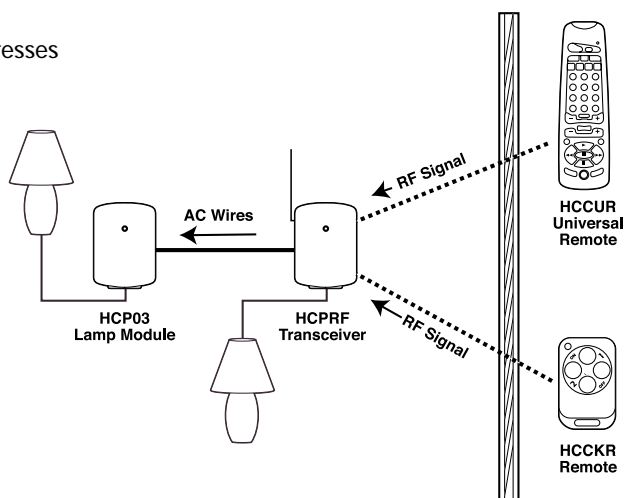

### **HCCUR Universal Remote Control**

- Control DHC devices as well as various audio/video components with one convenient all-in-one remote
- Utilizes RF (radio frequency) to send control signals
- Range up to 100 feet from HCPRF Plug-In Transceiver
- Provides wireless control of up to 256 DHC addresses
- Uses 2 AAA batteries
- Replaces Cat. No. 6313 DHC Hand-Held Wireless Controller
- Has dual built-in timers that can shut OFF TV and /or DHC devices up to 90 minutes after setting

### **HCKR Key Chain Remote Controller**

- Provides convenient wireless ON/OFF control of 2-sequential DHC addresses
- User-programmable for any 2 sequential addresses
- Range up to 75 feet from HCPRF Plug-In Transceiver
- Uses long-life 3V CR2032 lithium battery
- Replaces Cat. No. 6332 DHC Key Chain Remote Controller

### **HCPRF Plug-In Transceiver**

- Accepts RF (radio frequency) DHC commands from the DHC Universal Remote and Key Chain Remote Controllers; retransmits them to other DHC Receivers connected anywhere on a home's existing electrical wiring to provide convenient wireless ON/OFF, DIM/BRIGHT and ALL ON/ALL OFF control of lights and ON/OFF control of appliances
- Features Leviton's exclusive Intellisense™ Technology which automatically adjusts signal strength to compensate for noise on the power line, ensuring optimum system performance and reliability
- Provides one 120VAC, 60Hz, 300W maximum outlet for an incandescent plug-in lamp that can be controlled by wired Controllers or RF Remote Controllers as well as locally via its programming button
- Features a programming button on its face so that its DHC address can be changed if desired; can be conveniently programmed from a wired Controller or from a RF Remote Controller
- Replaces Cat. No. 6314-W DHC Transceiver