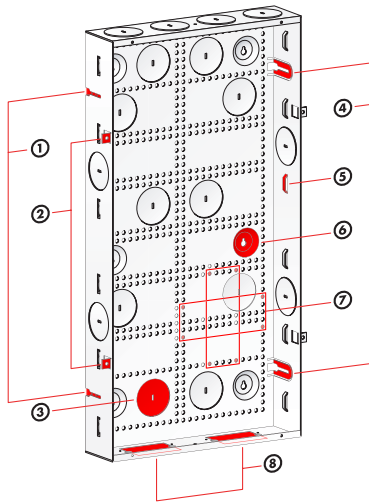

Product Description

The SOHO Access Enclosures provide a fast, flexible, and clean distribution management solution for voice, data, video, and audio connections. Available in 14", 21", 28", and 42" heights these feature-rich, ruggedized enclosures are designed to be either flush mounted between sixteen inch centered studs or surface mounted via recessed mounting holes. The SOHO Access Enclosures also offer numerous 2.5" cable entry knock-outs, a vertical and horizontal mounting hole pattern, and multiple cable tie attachment points offering better, cleaner cable management. Each enclosure ships with one of three cover options; the solid Panel Cover, the Door Cover with knock-out for a security lock, and the smoked plexiglass Stylized Cover that provides an additional 2-2.5" of depth.

Features

- 1 Slotted Screw Mounts
- 2 Flush Mounting Tabs
- 3 2.5" Keyed Knock-outs
- 4 Flexible Mounting Tabs
- 5 Cable Tie Loops
- 6 Recessed Screw Mounts
- 7 Vertical & Horizontal Hole Pattern
- 8 Dual 110 Outlet Knock-outs (only 1 knock-out on 14" models)

Specifications

Dimensions	H (14", 21", 28", 42")
	W (14.25")
	D (3.75")
Material	16ga. Steel
Paint	Powder Coat
Safety	cULus

SAE-14PC
14" Enclosure
w/ panel cover

SAE-14DC
14" Enclosure
w/ door cover

SAE-21PC
21" Enclosure
w/ panel cover