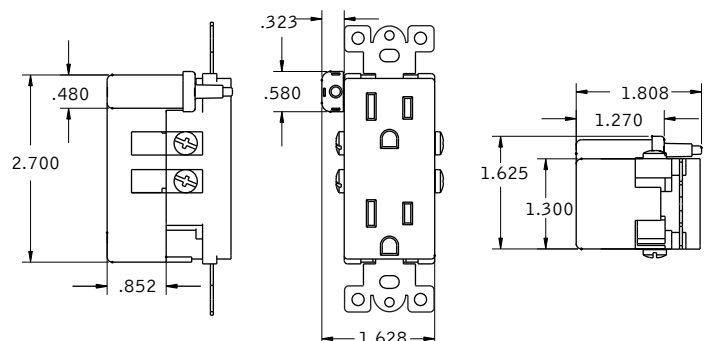

**Dimensions:** 3.4"H x 1.6"W x 1.8"D (85 x 41 x 46mm)

**Weight:** 6 oz. (170g)

**Mounting:** Standard outlet box

**Safety:** ETL listed

**Home Automation Made Simple.**