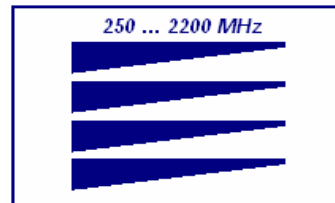

WBS41202NF

12 Way Multiswitch for a 5 LNB DirecTV® system

**Brand new multiswitch
for DirecTV's new 5
LNB system!!!**

Frequency ranges

- SAT-IF 250 ... 2200 MHz

Product Dimensions

5.19" (w) x 7.28" (h) x 1.41" (d)