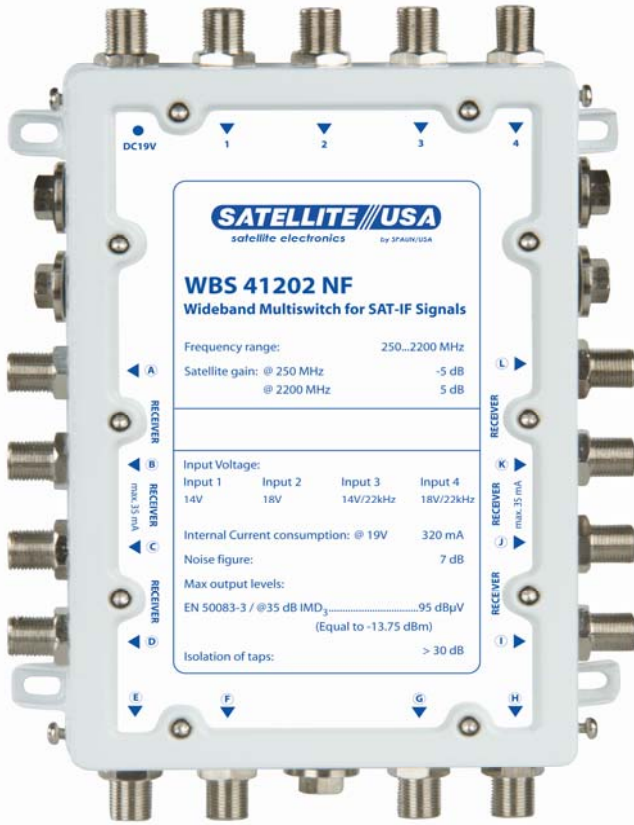

WBS41202NF

12 Way Multiswitch for a 5 LNB DirecTV® system

**Brand new multiswitch
for DirecTV's new 5
LNB system!!!**

Frequency ranges

- SAT-IF 250 ... 2200 MHz

Product Dimensions

5.19" (w) x 7.28" (h) x 1.41" (d)

Product Weight

3.00 lbs

Features

SAT-IF

- For use with DirecTV's new 5 LNB satellite dish only!
- Will distribute up to 12 independent satellite receivers.
- Outdoor mountable!
- Multiswitch will also work on DirecTV's older style satellite dishes and satellite receivers.
- Remote powerable via power port

Specifications

| | | |
|--------------|--------------------|--------|
| POWER SUPPLY | @ 19V | 320 mA |
| | Input Vertical | 14 V |
| | Input Horizontal | 18 V |
| | Max Remote Current | 300 mA |

| | | |
|--------------|------------|--------------|
| THROUGH LOSS | @ 250MHz | 5 dB |
| | @ 2200 MHz | Gain of 5 dB |