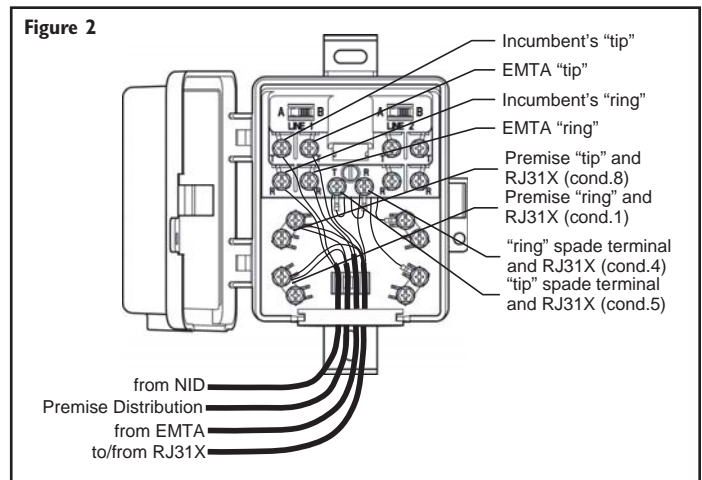

SUTTLE

Traditional Telco

Dual Provider Switch NID

Product Description

The Switch NID from Suttle allows two providers' service to be controlled at the premise distribution device through a simple, customer-operable switch. The Switch NID eliminates the need for service truck rolls and jack re-wiring when the service is changed by the home owner. Intended for Star Wired/Home Run/Daisy Chain with a distribution device applications.

Application

The Switch NID is designed for a competitive service provider to distribute voice service through a home's existing wiring. The Switch NID may either be terminated at the premise's distribution device or at the incumbent's network interface device. The incumbent service provider's incoming wires and the premise wires are terminated to the screw terminals (see figure 1). All jacks in the premise will be controlled through this Switch NID. The Switch NID may be integrated with an alarm dialing device (see figure 2).

Features

- Customer-operable switches for line one and line two.
- Wire it once - no rewiring required if service is turned back to the incumbent.
- Weather Resistant Enclosure.
- Customizable for your name/logo - Reinforce your brand at the visible point of service

Ordering Information

<u>Product Number</u>	<u>Description</u>
650S1-xx	Single line (indoor/outdoor), screw terminals, grease filled switches
650S2-xx	Dual line (indoor/outdoor), screw terminals, grease filled switches
650S1-SB-xx	Single line w/ RJ31X interface (indoor only), screw terminals, grease filled switches
650S2-SB-xx	Dual line w/ RJ31X interface (indoor only), screw terminals, grease filled switches
Colors (xx):	(49) Gray