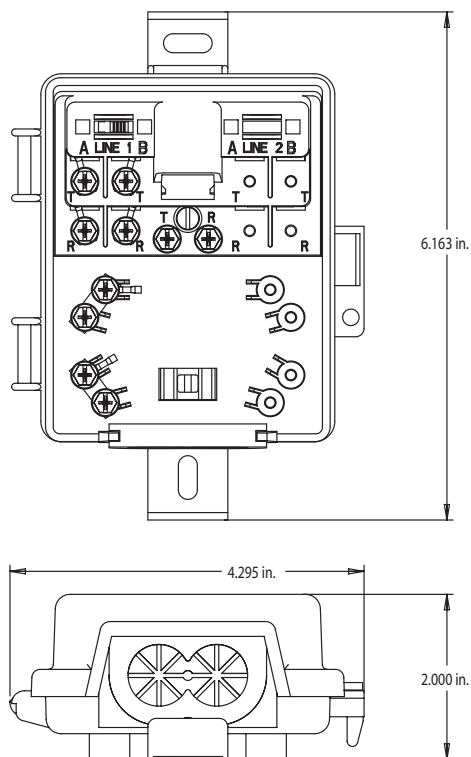

SUTTLE

Traditional Telco

Dual Provider Switch NID

Product Description

The Switch NID from Suttle allows two providers' service to be controlled at the premise distribution device through a simple, customer-operable switch. The Switch NID eliminates the need for service truck rolls and jack re-wiring when the service is changed by the home owner. Intended for Star Wired/Home Run/Daisy Chain with a distribution device applications.

Application

The Switch NID is designed for a competitive service provider to distribute voice service through a home's existing wiring. The Switch NID may either be terminated at the premise's distribution device or at the incumbent's network interface device. The incumbent service provider's incoming wires and the premise wires are terminated to the screw terminals (see figure 1). All jacks in the premise will be controlled through this Switch NID. The Switch NID may be integrated with an alarm dialing device (see figure 2).

Features

- Customer-operable switches for line one and line two.
- Wire it once - no rewiring required if service is turned back to the incumbent.
- Weather Resistant Enclosure.
- Customizable for your name/logo - Reinforce your brand at the visible point of service

Specifications

Terminals: - - - - - Binding Screws
Contact Pressure: - - - - - 100 grams minimum
Contact Resistance: - - - - - 5 milliohms maximum
Insulation Resistance: - - - - - 500 mega ohms minimum
Current/Voltage: - - - - - 140 VDC @ 2 amps
cULus listed (pending)