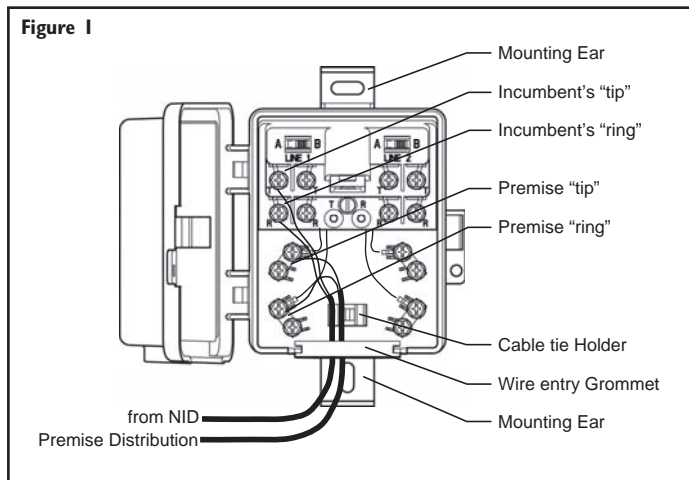

SUTTLE

Traditional Telco

Dual Provider Switch NID

Product Description

The Switch NID from Suttle allows two providers' service to be controlled at the premise distribution device through a simple, customer-operable switch. The Switch NID eliminates the need for service truck rolls and jack re-wiring when the service is changed by the home owner. Intended for Star Wired/Home Run/Daisy Chain with a distribution device applications.

Application

The Switch NID is designed for a competitive service provider to distribute voice service through a home's existing wiring. The Switch NID may either be terminated at the premise's distribution device or at the incumbent's network interface device. The incumbent service provider's incoming wires and the premise wires are terminated to the screw terminals (see figure 1). All jacks in the premise will be controlled through this Switch NID. The Switch NID may be integrated with an alarm dialing device (see figure 2).

Features

- Customer-operable switches for line one and line two.
- Wire it once - no rewiring required if service is turned back to the incumbent.
- Weather Resistant Enclosure.
- Customizable for your name/logo - Reinforce your brand at the visible point of service

Ordering Information

<u>Product Number</u>	<u>Description</u>
650S1-xx	Single line (indoor/outdoor), screw terminals, grease filled switches
650S2-xx	Dual line (indoor/outdoor), screw terminals, grease filled switches
650S1-SB-xx	Single line w/ RJ31X interface (indoor only), screw terminals, grease filled switches
650S2-SB-xx	Dual line w/ RJ31X interface (indoor only), screw terminals, grease filled switches
Colors (xx):	(49) Gray